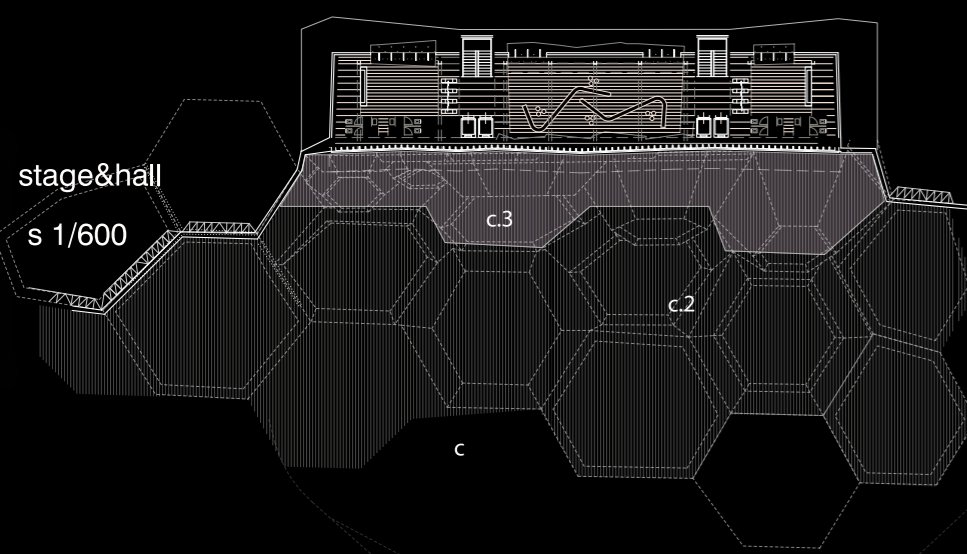

ph4 : sound waves

表型4

administration  
營運管理部門

營運管理部門  
Administration Area

philogenesis: sea foam  
uses: (一)辦公室: 為中心的行政管理人員的辦公空間, 良好的辦公空間須在機能運作上提供良好的聯繫性及適當私密性, 使不同單位不互相干擾。  
(二)大、中、小型會議室數個: 會議空間為行政管理部門內部討論及對外協調的公用場所。  
a. office: offices for different administrative departments must be well linked while also providing adequate privacy, enhancing efficiency by creating a cooperative yet non-interfering working environment.  
b. large, medium and small meeting rooms: Semi-public space for internal and external coordination meetings.

scale: 1/400

- C 戶外表演空間 OUTDOOR PERFORMANCE AREA
- C-1 觀眾席12,000人以上 SPECTATOR AREA FOR LEAST 12,000 (SEATED)
- C-2 表演舞台 STAGE
- C-3 後舞台及化妝室 BACKSTAGE & DRESSING ROOMS
- C-4 機電設備及儲藏室 M&E & STORAGE

- I 營運管理部門 ADMINISTRATION AREA
- I-1 辦公室 OFFICE
- I-2 大會議室 LARGE MEETING ROOM
- I-3 中會議室 MEDIUM MEETING ROOM
- I-4 小會議室 SMALL MEETING ROOM